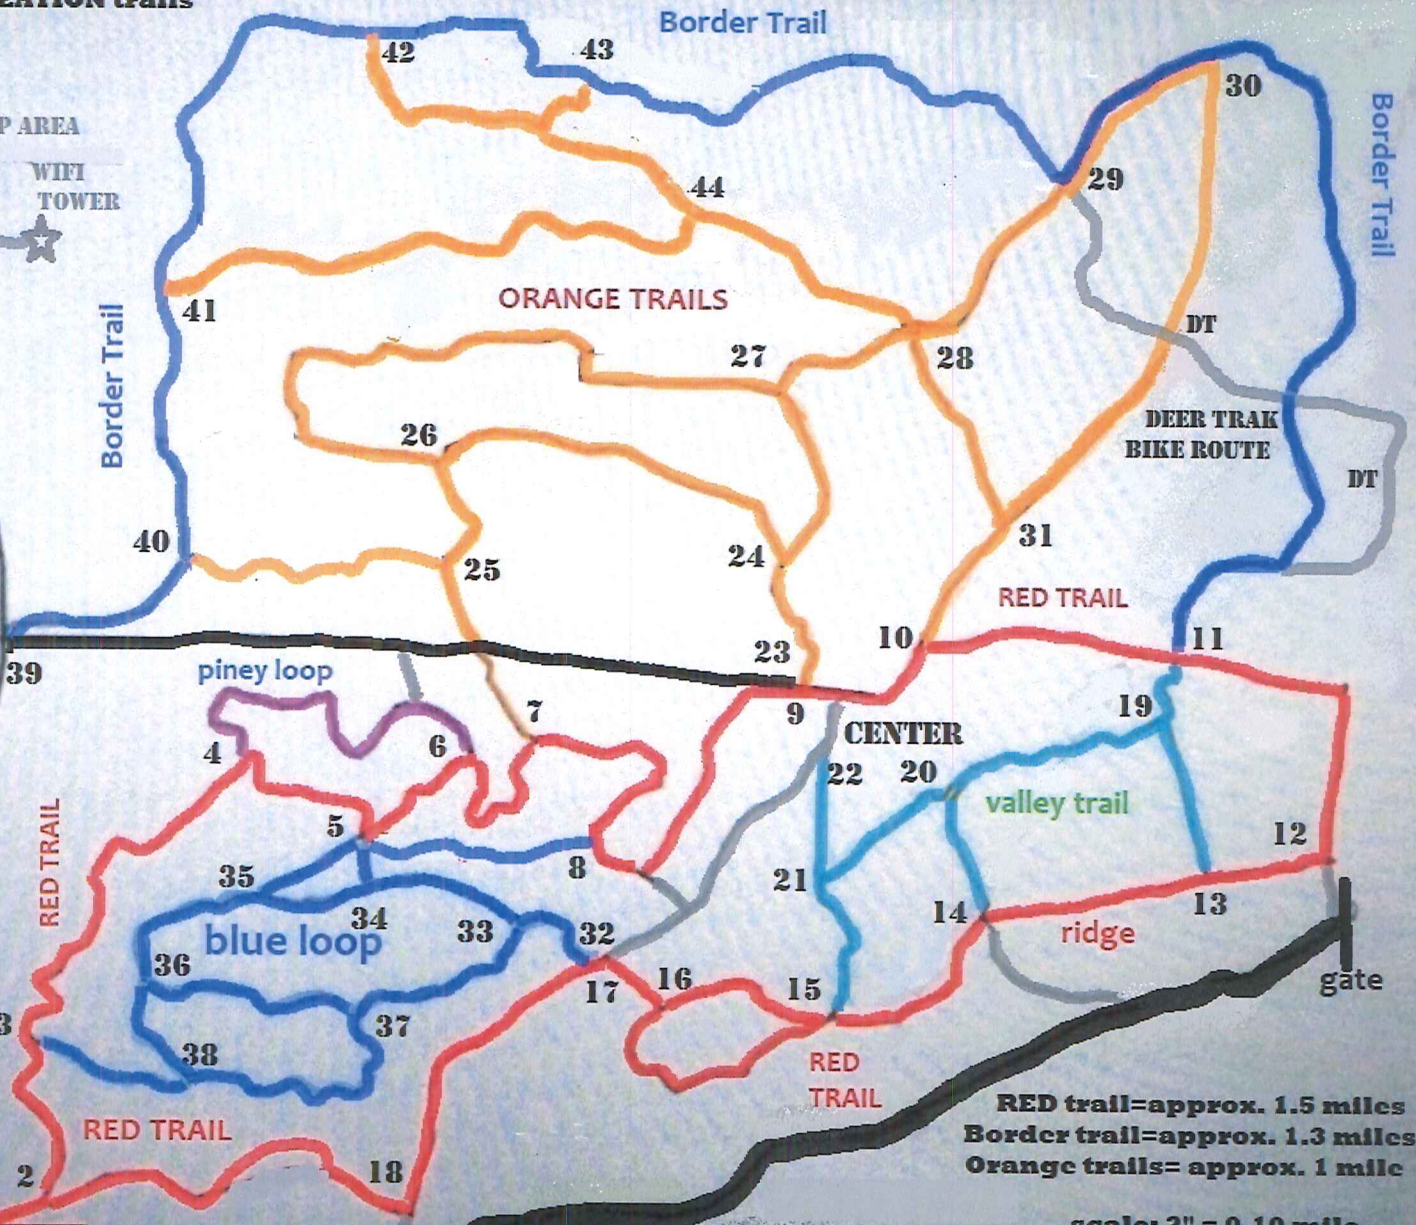

PRIVATE

5-2023

**WHITE PINE VALLEY RECREATION trails**  
Mccosta County

GROUP CAMP AREA  
WIFI TOWER

UNDEVELOPED COUNTY LAND

PRIVATE

PRIVATE

RED trail=approx. 1.5 miles  
Border trail=approx. 1.3 miles  
Orange trails= approx. 1 mile

scale: 2" = 0.10 mile  
trails 0.5 miles square  
rev: 04-2023

205th road

22 mile road

parking

22 mile road

gate

0.5 miles

PRIVATE