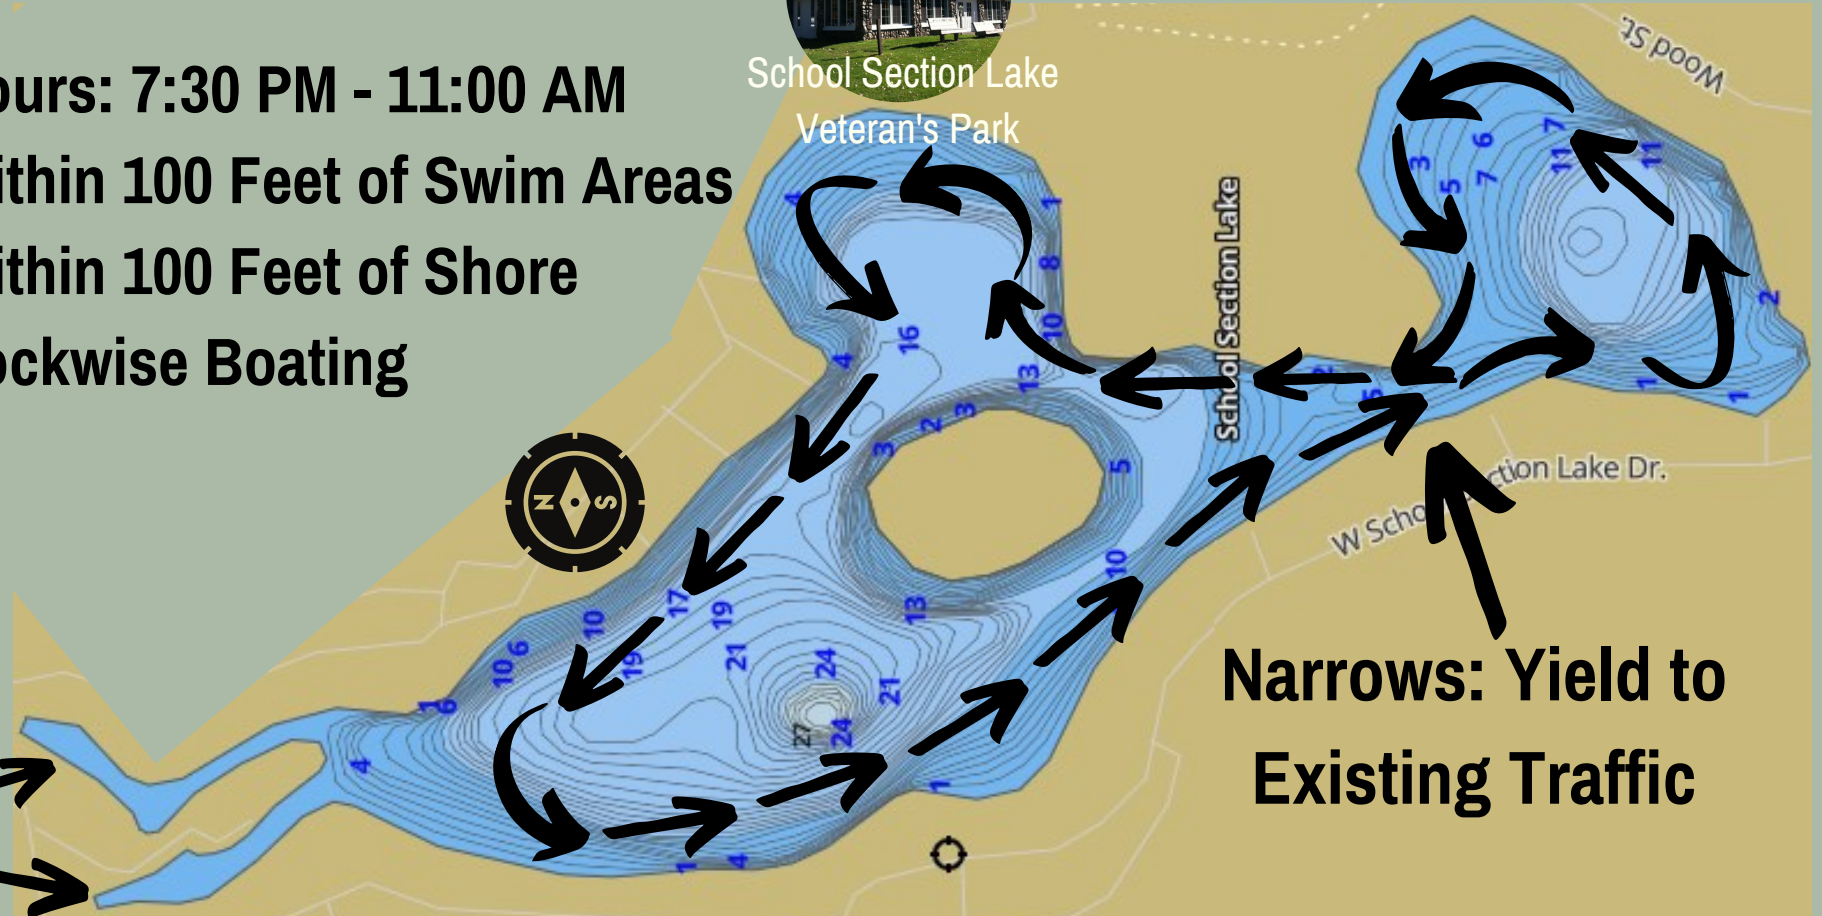

School Section Lake

- No Wake Hours: 7:30 PM - 11:00 AM
- No Wake Within 100 Feet of Swim Areas
- No Wake Within 100 Feet of Shore
- Counter-Clockwise Boating

School Section Lake
Veteran's Park

No Wake
in Canals

Narrows: Yield to
Existing Traffic